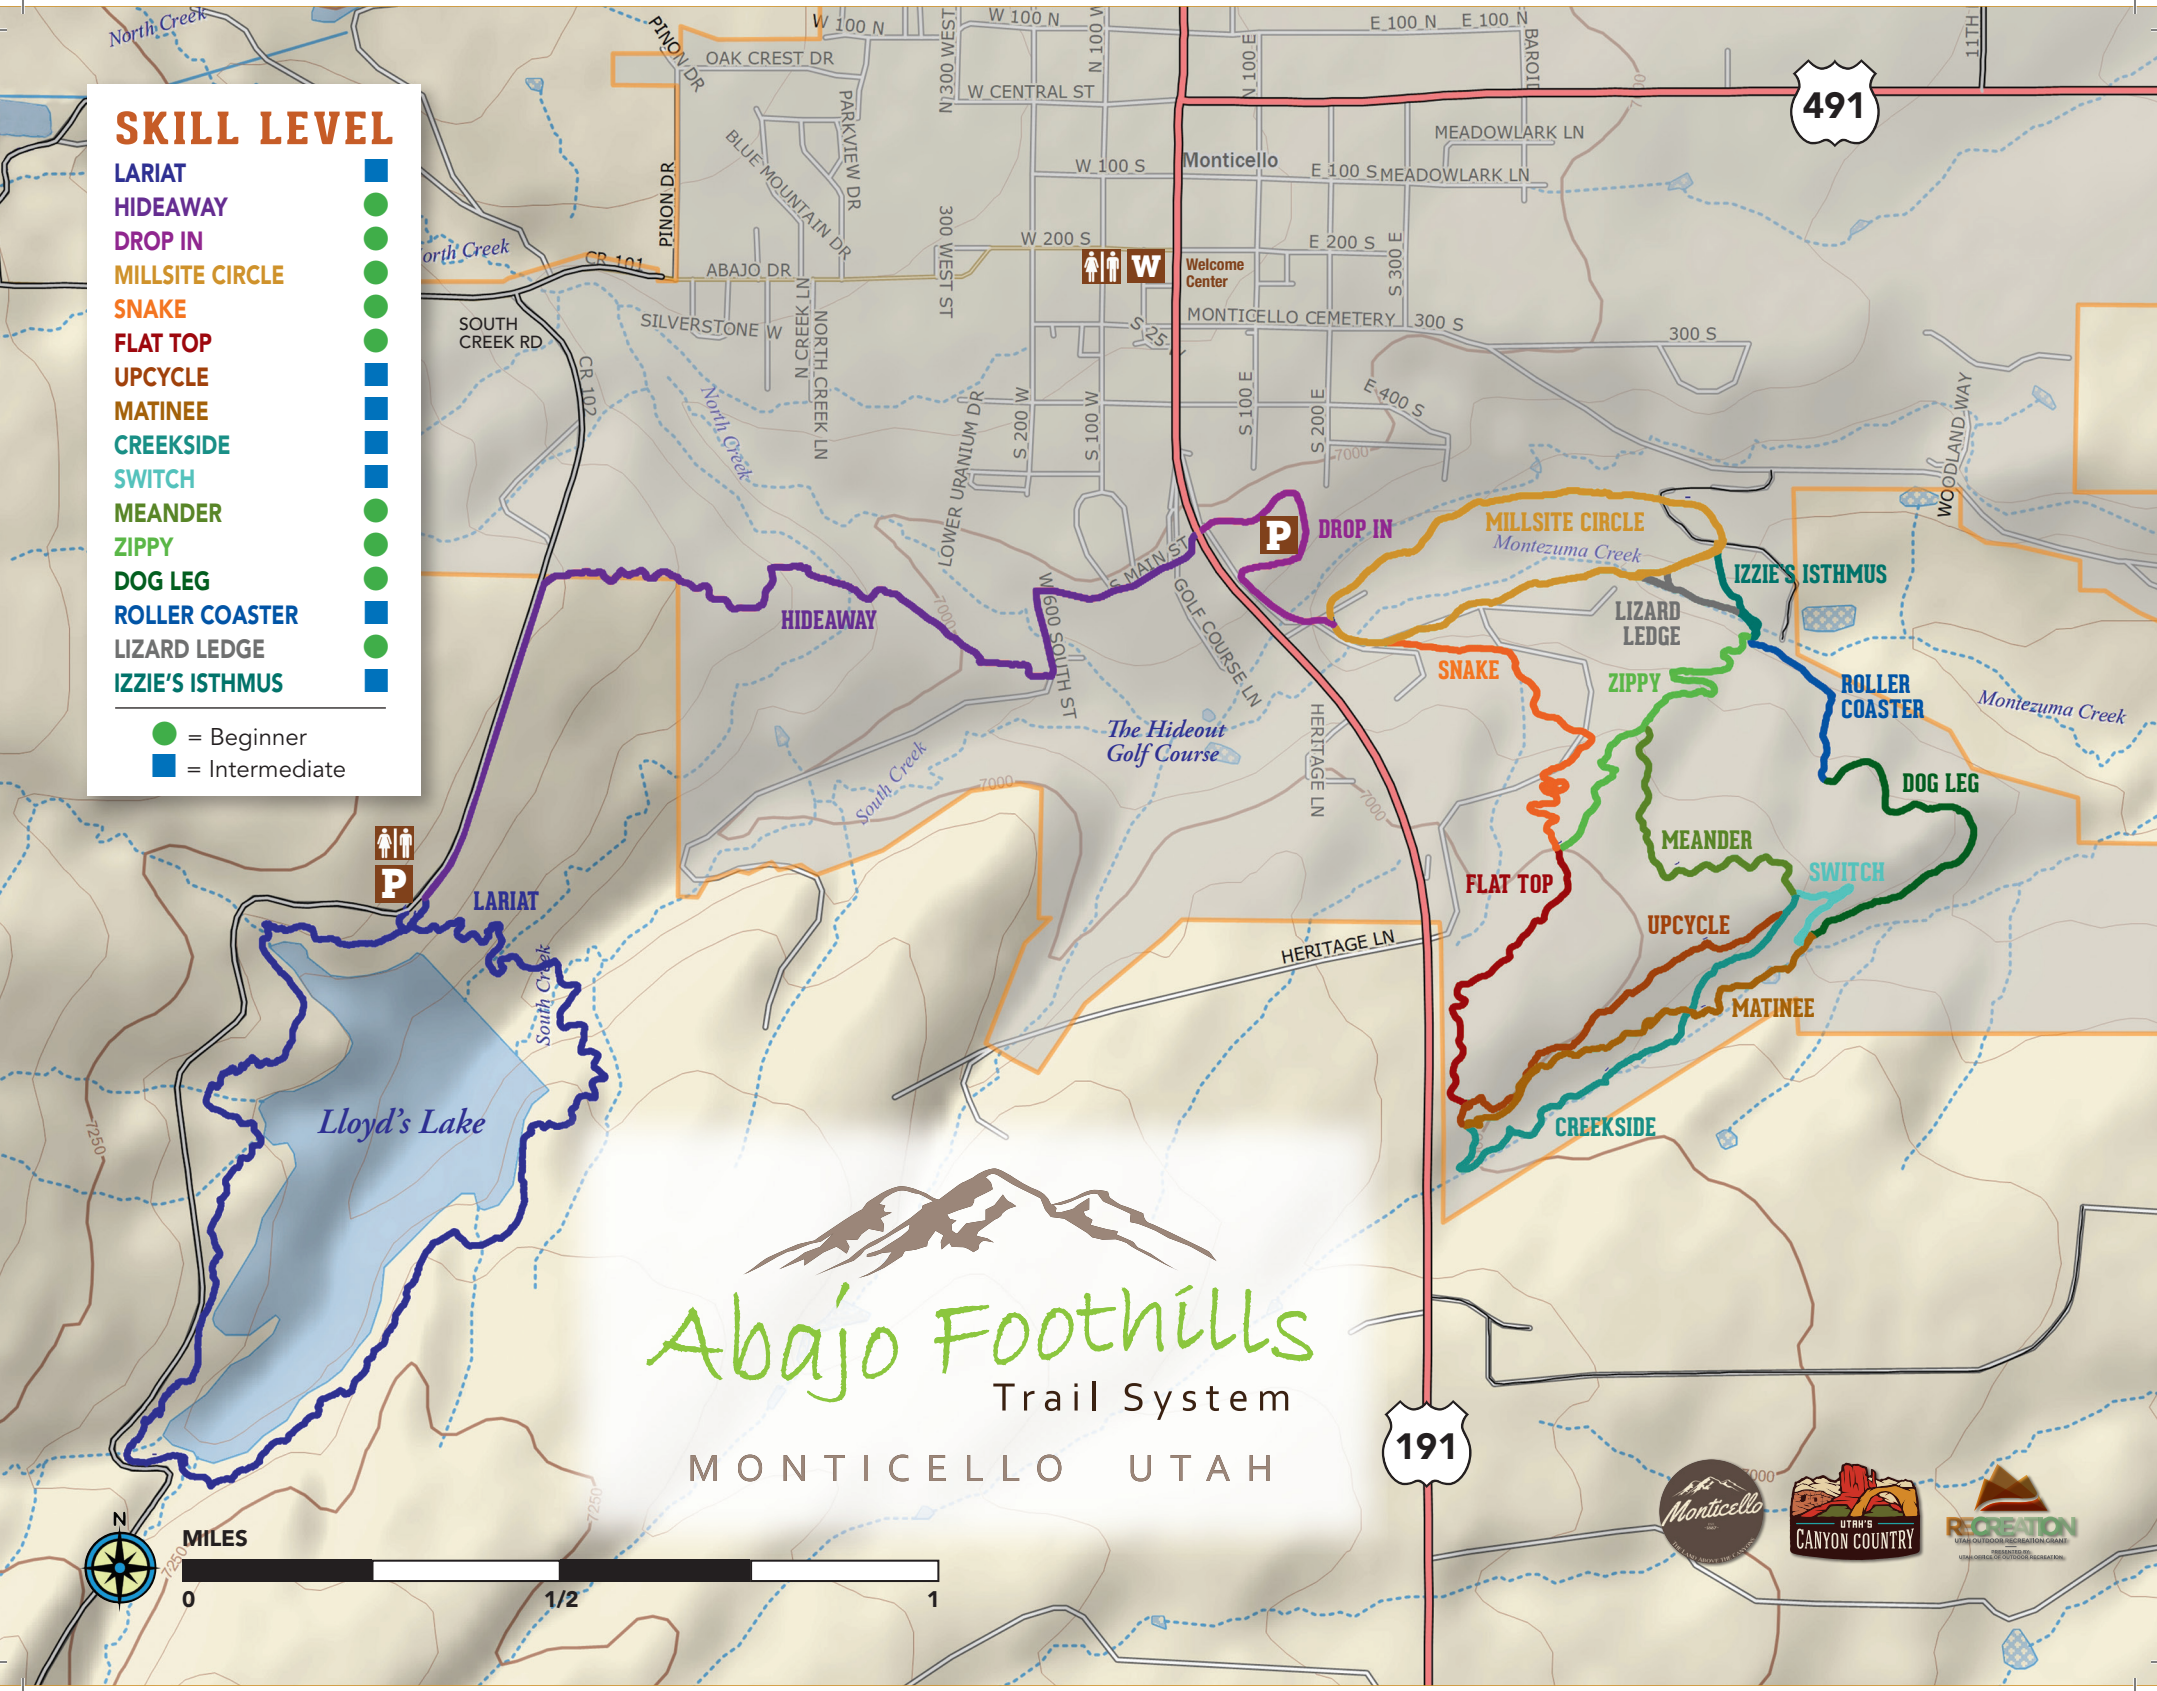

# SKILL LEVEL

- LARIAT ■
- HIDEAWAY ●
- DROP IN ●
- MILLSITE CIRCLE ●
- SNAKE ●
- FLAT TOP ●
- UPCYCLE ●
- MATINEE ●
- CREEKSIDE ■
- SWITCH ■
- MEANDER ●
- ZIPPY ●
- DOG LEG ●
- ROLLER COASTER ■
- LIZARD LEDGE ●
- IZZIE'S ISTHMUS ■

● = Beginner  
 ■ = Intermediate

# Abajo Foothills Trail System MONTICELLO UTAH